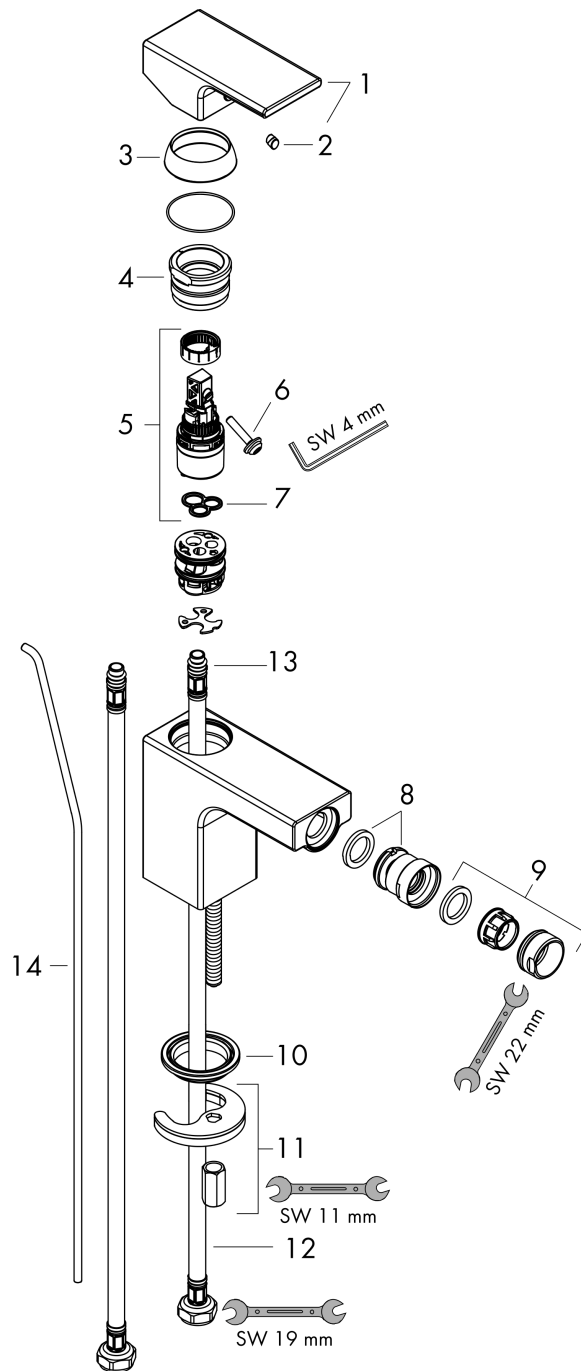

Vernis Shape
Single lever bidet mixer with pop-up waste set
 Surfaces: **Chrome** Article Number: **71211000**

Description

product features

- consists of: single lever bidet mixer, waste set
- projection 124 mm
- aerator with ball pivot
- spray type: normal spray
- maximum flow rate at 3 bar: 4,8 l/min
- ceramic cartridge
- suitable for continuous flow water heaters
- pop-up waste set G 1¼
- material waste set: synthetic
- connection type: G ¾ connections
- connection dimension: DN15

Technology

Product image

Scale drawing

Flowchart

Vernis Shape
Single lever bidet mixer with pop-up waste set
 Surfaces: **Chrome** Article Number: **71211000**

Exploded Drawing

Year of production: >04/21

Vernis Shape
Single lever bidet mixer with pop-up waste set
 Surfaces: **Chrome** Article Number: **71211000**

Spare part list

Year of production: >04/21

Pos.	Description	Article Number	Price	PU
1	handle	93684000	-	1
2	screw cover	96338000	-	1
3	flange	93680000	-	1
4	nut	93681000	-	1
5	cartridge, assy	97685000	-	1
6	locking screw for handle	95140000	-	1
7	seal	98865000	-	1
8	ball joint	96050000	-	1
9	aerator M24x1 (5 l/min)	13185000	-	1
10	seal Ø 42	98722000	-	1
11	fixing set	96016000	-	1
12	connection hose 450 mm M8x0,75 G3/8	97206000	-	1
13	O-ring 7x1,5	98422000	-	1
14	pull rod	93683000	-	1
a	pop up waste	92168000	-	1