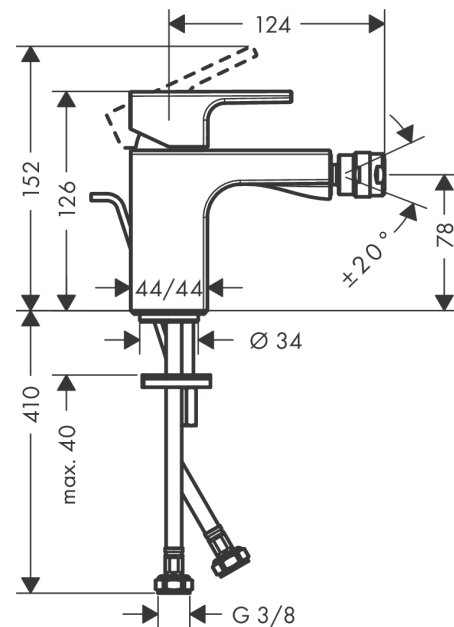

Vernis Shape
Single lever bidet mixer with pop-up waste set
 Surfaces: **Chrome** Article Number: **71211000**

Description

product features

- consists of: single lever bidet mixer, waste set
- projection 124 mm
- aerator with ball pivot
- spray type: normal spray
- maximum flow rate at 3 bar: 4,8 l/min
- ceramic cartridge
- suitable for continuous flow water heaters
- pop-up waste set G 1¼
- material waste set: synthetic
- connection type: G ¾ connections
- connection dimension: DN15

Technology

Product image

Scale drawing

Flowchart

Vernis Shape
Single lever bidet mixer with pop-up waste set
 Surfaces: **Chrome** Article Number: **71211000**

Exploded Drawing

Year of production: >04/21

Vernis Shape
Single lever bidet mixer with pop-up waste set
 Surfaces: **Chrome** Article Number: **71211000**

Spare part list

Year of production: >04/21

Pos.	Description	Article Number	Price	PU
1	handle	93684000	-	1
2	screw cover	96338000	-	1
3	flange	93680000	-	1
4	nut	93681000	-	1
5	cartridge, assy	97685000	-	1
6	locking screw for handle	95140000	-	1
7	seal	98865000	-	1
8	ball joint	96050000	-	1
9	aerator M24x1 (5 l/min)	13185000	-	1
10	seal Ø 42	98722000	-	1
11	fixing set	96016000	-	1
12	connection hose 450 mm M8x0,75 G3/8	97206000	-	1
13	O-ring 7x1,5	98422000	-	1
14	pull rod	93683000	-	1
a	pop up waste	92168000	-	1