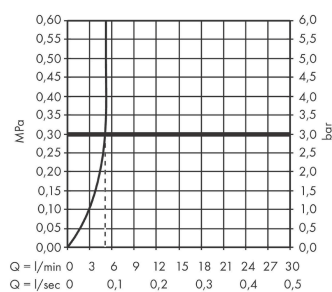

Vernis Shape
Single lever bidet mixer with pop-up waste set
 Surfaces: **Chrome** Article Number: **71211000**

Description

product features

- consists of: single lever bidet mixer, waste set
- projection 124 mm
- aerator with ball pivot
- spray type: normal spray
- maximum flow rate at 3 bar: 4,8 l/min
- ceramic cartridge
- suitable for continuous flow water heaters
- pop-up waste set G 1¼
- material waste set: synthetic
- connection type: G ¾ connections
- connection dimension: DN15

Technology

Product image

Scale drawing

Flowchart

Vernis Shape
Single lever bidet mixer with pop-up waste set
 Surfaces: **Chrome** Article Number: **71211000**

Exploded Drawing

Year of production: >04/21

Vernis Shape
Single lever bidet mixer with pop-up waste set
 Surfaces: **Chrome** Article Number: **71211000**